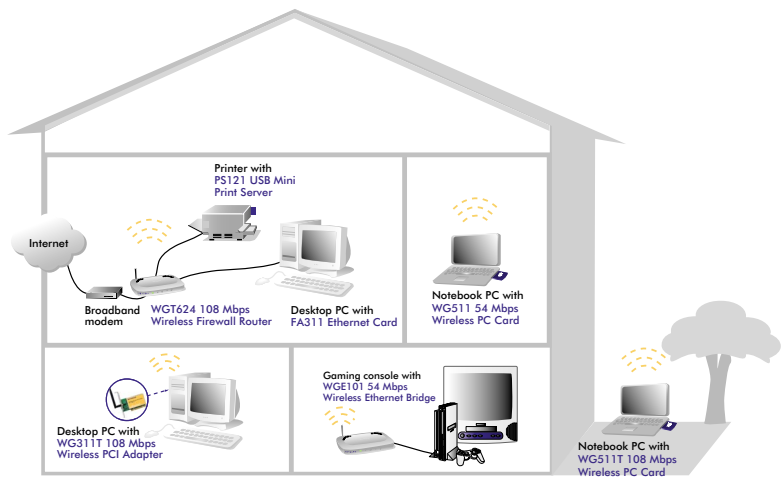

Product Specifications

- **Network Speeds:**
  - 1, 2, 5.5, 6, 9, 11, 12, 18, 24, 36, 48, 54 Mbps and 108 Mbps (auto-rate capable)
- **Interface:**
  - 32-bit PCI bus
- **Frequency:**
  - 2.412 - 2.462 GHz (US)
  - 2.412 - 2.484 GHz (Japan)
  - 2.412 - 2.472 GHz (Europe ETSI)
  - 2.457 - 2.462 GHz (Spain)
  - 2.457 - 2.472 GHz (France)
- **Encryption:**
  - 40-bit (also called 64-bit) and 128-bit WEP encryption
- **Electromagnetic Compliance:**
  - FCC Part 15 Sub Class B
- **Modulation Type:**
  - OFDM with BPSK, QPSK, 16QAM, 64QAM, DBPSK, DQPSK, CCK
- **Physical Specifications:**
  - **Dimensions** (without antenna): 132.8 x 21.8 x 121 mm (5.23 x 0.86 x 4.76 in.)
  - **Weight** (including antenna): 125 g (4.41 oz)
- **Warranty:**
  - NETGEAR 1-year warranty

System Requirements

- Pentium III Class PC with an available PCI 2.2 compliant slot
- 20 Mb of free hard drive space
- Microsoft® Windows® 98SE, Me, 2000, or XP

Package Contents

- 108 Mbps Wireless PCI Adapter WG311T
- Resource CD
- Installation guide
- Warranty/Support information card

NETGEAR Related Products

- WGT624 108 Mbps Wireless Firewall Router
- WGT634U Super Wireless Media Router
- WG511T 108 Mbps Wireless PC Card
- WAG511 108 Mbps Dual Band Wireless PC Card
- WAG311 108 Mbps Dual Band Wireless PCI Adapter
- WG511 54 Mbps Wireless PC Card
- WG311 54 Mbps Wireless PCI Adapter
- WG121 54 Mbps Wireless USB 2.0 Adapter
- WGE101 54 Mbps Wireless Ethernet Bridge

NETGEAR®

4500 Great America Parkway
Santa Clara, CA 95054 USA
Phone: 1-888-NETGEAR (638-4327)
E-mail: info@NETGEAR.com
www.NETGEAR.com

©2004 NETGEAR, Inc. NETGEAR®, the Netgear Logo, the Gear Guy, and Everybody's connecting are trademarks or registered trademarks of Netgear, Inc. Other brand and product names are trademarks or registered trademarks of their respective holders. Information is subject to change without notice. All rights reserved.

* Free basic installation support provided for 90 days from date of purchase; optional premium support available.

D-WG311T-0

WG311T

108 Mbps Wireless PCI Adapter